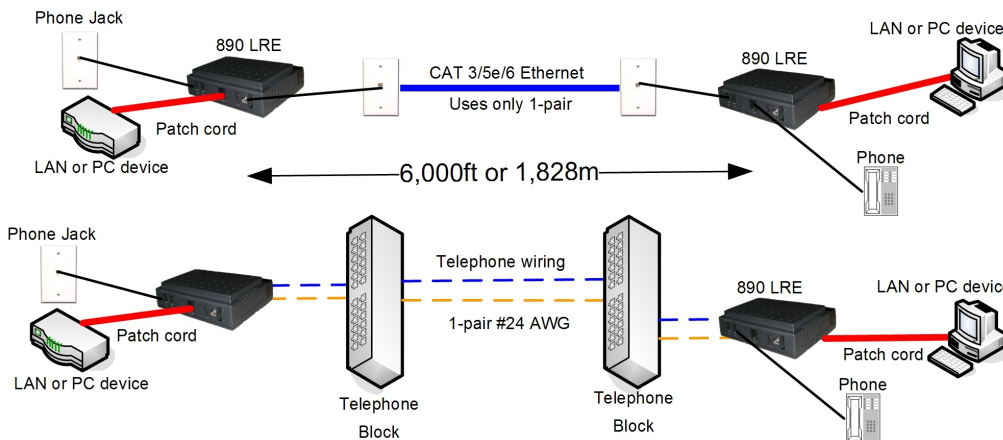

##### Specifications:

LAN interface: Single RJ-45 10/100

##### Functionality:

Data Rates 10/100Mbps Full Duplex  
Throughput is dependant on your wire type, wire distance and your LAN gear  
Max Distance 1,828m / 6,000ft  
Interfaces

- 890 CPE/Base – (1) 10Mbps Ethernet
- (1) RJ-11 POTS

#### HIGHLIGHTS

- Extends 10MB or 100MB Ethernet 15x the IEEE specs for Ethernet
- Enables Ethernet connectivity to LAN's at a fraction of the previously costly options
- Broadband Transport for delivering Voice, Data, Video over CAT 3 or CAT 5 cabling
- Can be used on all LAN devices including switches, routers, hubs, gateways and end nodes
- Mixed Digital Voice, Data, Video over existing telephone copper
- Rapid and Easy Installation