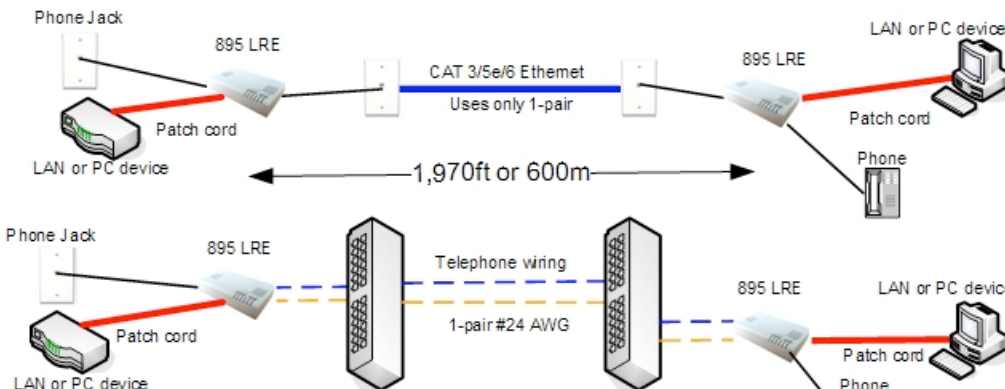

The 895 Series Solution is a pair of Ethernet line drivers that utilize an existing 1-pair or #24 AWG Telco wiring between each 895 series LRE.

FEATURES & SPECIFICATIONS

Features:

- Extends Ethernet signals 6x beyond the 100m specifications over 1-pair phone wiring (#24 AWG or better)
- Supports digital VoD channels
- 130 Mbps full-duplex service
- Dual line 10/100 Ethernet interface
- Dual line POTS RJ-11 interface
- MPEG over IP support

Specifications:

LAN interface: Dual RJ-45 10/100

Dimensions:

Height: .75" (1.9cm)
Length: 3" (8.35cm)
Width: 2" (6.35cm)

Functionality:

Data Rates 130Mbps Full Duplex
Ethernet modes supported
10Mbps up to 1000Mbps full duplex

Max Distance 1,970ft / 600m

Interfaces

895 CPE/Base (2) 100Mbps Ethernet
(2) RJ-11 POTS

Environment

Temperatures

Operating Temp:

-35° to 50°C/32° to 140°F

Storage Temp:

-35° to 60°C/-13° to 140°F

Humidity

5% to 95%, non-condensing

HIGHLIGHTS

- Extends 130MB Ethernet 6x the IEEE specs for Ethernet
- Enables Ethernet connectivity to LAN's at a fraction of the previously costly options
- Broadband Transport for delivering Voice, Data, Video over CAT 3 or CAT 5e/6 cabling
- Can be used on all LAN devices including switches, routers, hubs, gateways and end nodes
- Mixed Digital Voice, Data, Video over existing telephone copper
- Rapid and Easy Installation